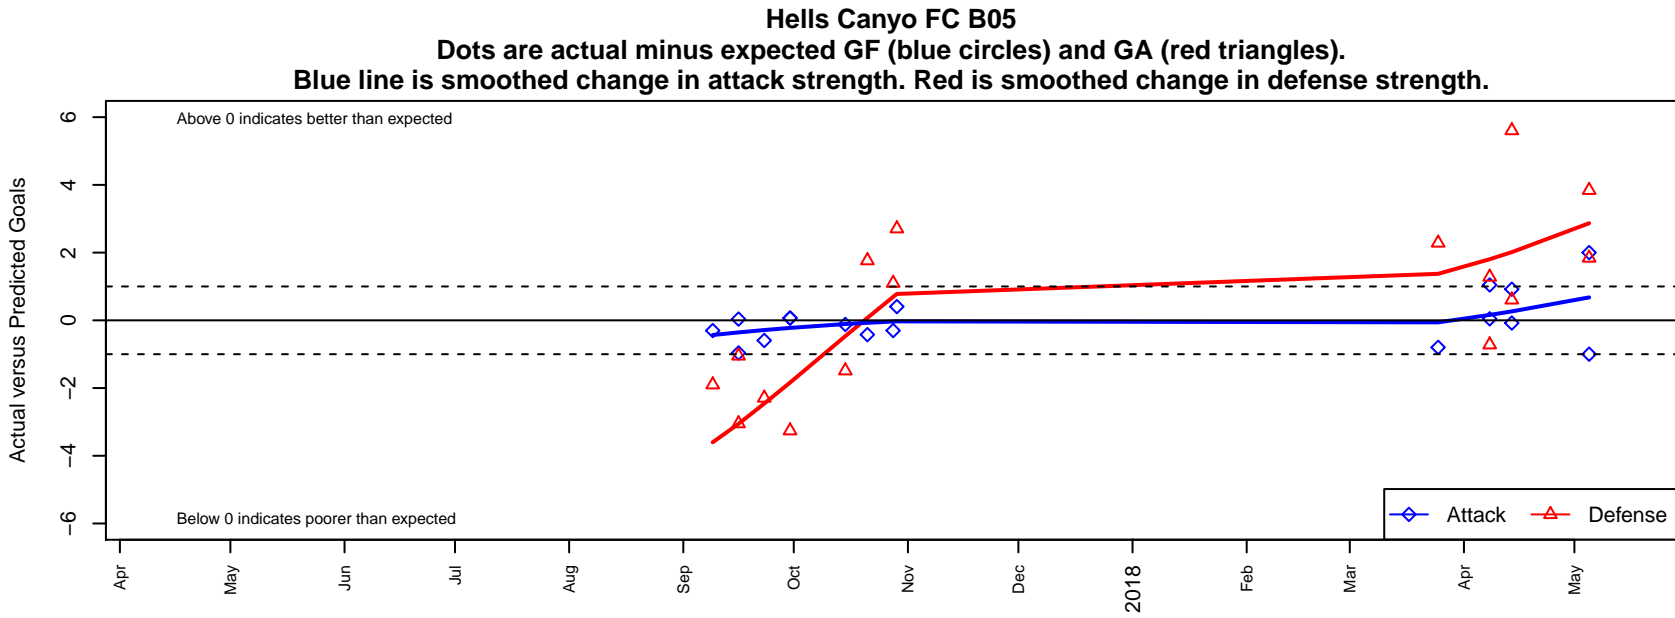

**attack and defense variance (black dot)
relative to other teams
and top 10 in region**

**attack and defense rating
relative to others at age
and all opponents in last 13 months**

Hells Canyo FC B05

, ID
B05 total strength=468
attack=0.45 defense=0.22
fall league = PSPL Copa 1 – East Blue U13
spr league = Spr PSPL EWA – '05 Copa 3 – East U13
notes= Backman 2017

alt names used:
Hells Canyon FC 05 Backman
Hells Canyon FC B05

Venues played:
2017 PSPL Copa 1 – East Blue U13
2017 Spr PSPL EWA – '05 Copa 3 – East U13